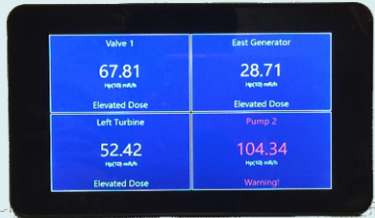

Applications

Value

1

SMART Sign

- Offices
- Hospitals
- Restaurants
- Labs
- Industrial
- Commercial

- There is no need to buy multiple signs
- Can change display without purchasing alternative signs
- Web based application
- Sensor data display (optional)

2