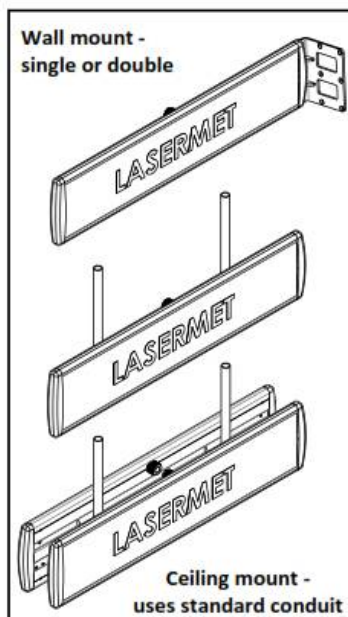

- Weatherproof sign for outdoor use (IP66)
- Any message, graphics or language
- Single message, single colors available:
- Red, Green, Yellow, Blue, White, Pink
- Dual message, dual color (Red/Green)
- 24VDC low voltage, low power consumption
- Dimensions 22.8 (w) x 7.09 (h) x 1.06 in. (d)

The **Ultra 580 IP66** is an LED sign designed for outside use. It is IP66 rated to BS60529 which means that the sign is protected against powerful water jets and is dust-tight - ideal for use in the wind and rain.

The high-brightness LEDs ensure the sign is readable in strong sunlight.

Other options (to be ordering) include auto or remote dimming and an on/off flashing

Also a number of mounting bracket options are available for either single facing or dual facing signs, in addition to direct wall mounting.

The sign is tested to BS EN IEC 60529 Standard IP66 which means that it prevents the ingress of dust and prevents the ingress of water when subjected to powerful water jets.